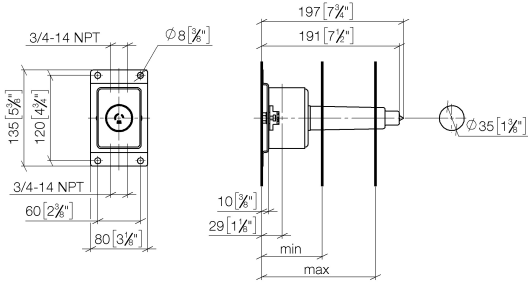

Wall valve 3/4" -

35 608 970

- red brass, lead-free
- female thread 3/4" connection
- 1x female thread 3/4" outlet
- dust cover
- anti-water packing
- soundproofing
- suitable for xGRID (when using installation track + 12 mm recess depth)

Wall valve 3/4" -

35 608 970

mm [inches]

Serie	min	max
Madison	75 [3"]	145 [5 3/4"]
Madison Flair	75 [3"]	145 [5 3/4"]
Lulu	75 [3"]	145 [5 3/4"]
Vaia	75 [3"]	145 [5 3/4"]
Symetrics	75 [3"]	145 [5 3/4"]
Tara	85 [3 3/8"]	145 [5 3/4"]
Deque	85 [3 3/8"]	145 [5 3/4"]
CL1	105 [4 1/8"]	150 [5 7/8"]
Mem	105 [4 1/8"]	150 [5 7/8"]

Flow rate chart

Codes & Standards

ASME
A112.18.1/CSA
B125.1

Wall valve 3/4" -

35 608 970

Certificates

IAPMO_4976 (4).

Wall valve 3/4" -