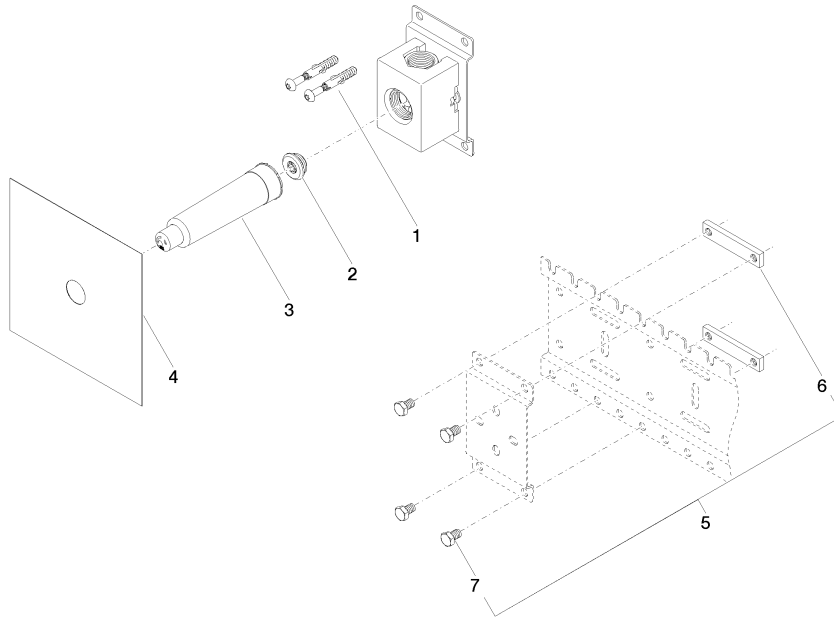

Wall valve 3/4" -

35 608 970

Spare parts list

No.	Item Number	Name	Quantity used	Delivery time
1	04 30 31 024 01 90	fixing set	2	2
2	09 14 10 112 90	seal	1	2
3	09 31 20 003 90	plug	1	2
4	09 21 02 173 90	cap	1	2
5	04 14 03 072 01 90	gasket kit	1	2
6	04 17 20 100 00 90	fixing set	1	2
7	09 17 20 100 90	holder	2	2
8	09 30 30 152 90	screw	4	2