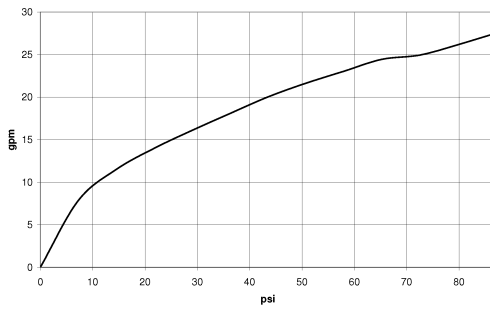

Flow rate chart

Codes & Standards

ASME
A112.18.1/CSA
B125.1